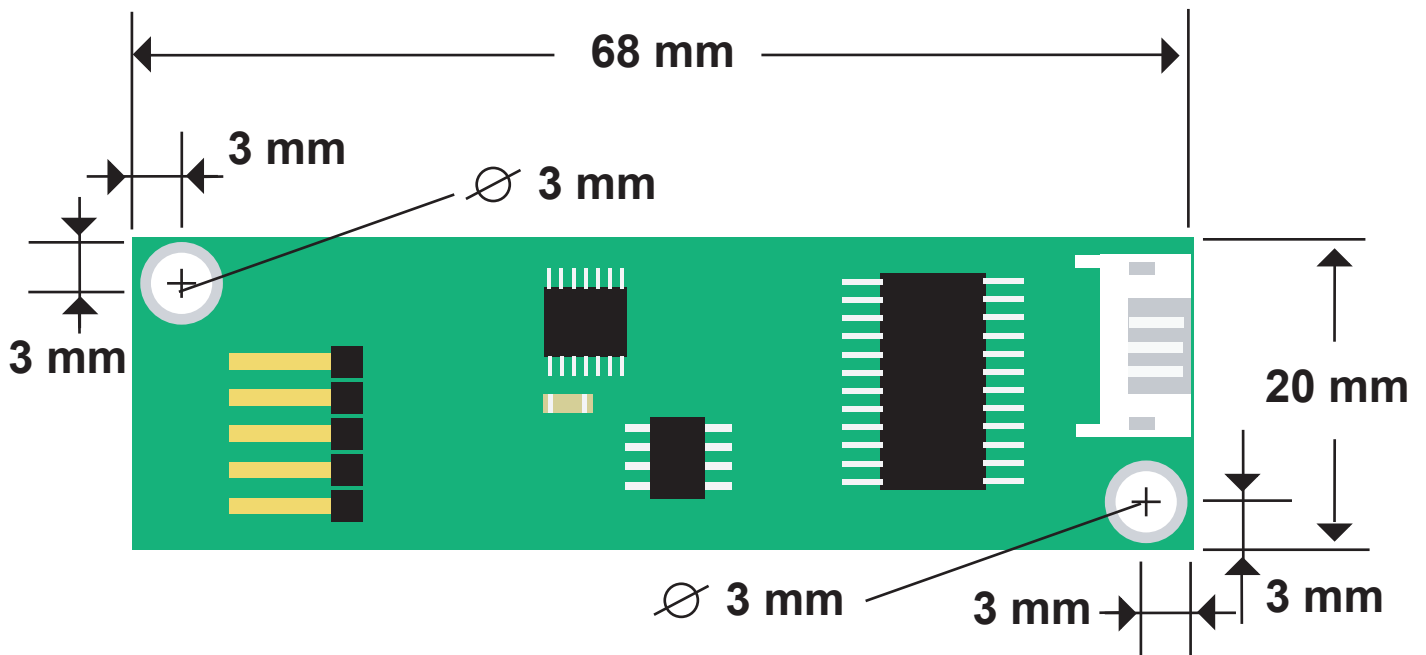

Resistive Controller

5-Wire USB

5-Wire RS232/ PS2